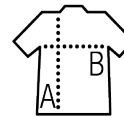

SOL'S REGENT FIT

Quality

JERSEY 150
100% semi-combed Ringspun cotton

Style

MODERN

Tape inside collar
Elastane rib round collar
Short sleeves
Cut and sewn
Fitted cut

Sizes	XS	S	M	L	XL	XXL
A/B	66/45	70/48	72/51	74/54	76/57	78/61

PACKING

10

100

Carton size
weight :

60 x 39 x 32 cm
14,2 kg

FEATURES

Charcoal melange

White