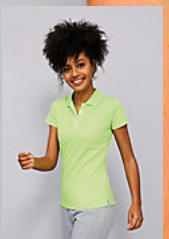

FEATURES

SOL'S PERFORMER WOMEN
01179

page