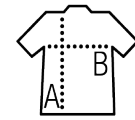

SOL'S PERFORMER MEN

Quality

POLYESTER PIQUÉ 180
100% polyester

Style

SPORTS

Short sleeves
Front placket with 3 buttons
Contrasting details on button placket, side slits and neck tape
Suitable for sublimation

Sizes	S	M	L	XL	XXL	3XL
A/B	70/49	72/52	74/55	76/58	79/61	82/64

PACKING

5 **50** Carton size 56 x 39 x 35 cm
weight : 9 kg

FEATURES

SOL'S PERFORMER WOMEN
01179

page