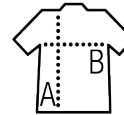

SOL'S RIDE MEN

Quality

POLYAMIDE

Outside & lining: 100% polyamide

Padding: 100% polyester - 180 gsm

Style

OUTDOOR

2 pockets with a zip that matches the lining
 High collar, close-fitting cut
 Tone-on-tone bias finishing on sleeve ends and bottom

| Sizes | S | M | L | XL | XXL | 3XL |
|-------|-------|-------|-------|-------|-------|-------|
| A/B | 70/54 | 72/57 | 74/60 | 76/63 | 78/66 | 80/69 |

PACKING

1

10

Carton size
weight :

64 x 42 x 38 cm
4,6 kg