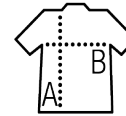

SOL'S Imperial LSL MEN

Quality

JERSEY 190
100% semi-combed ringspun cotton

Style

Ribbed collar with elastane
Long sleeves
Tubular
Tape inside collar

Sizes	XS**	S	M	L	XL	XXL	3XL	4XL*
A/B	68/47	70/50	72/53	74/56	76/59	78/62	80/65	84/68

PACKING

5

50

Carton size
weight :

61 x 40 x 29 cm
17,1 kg

FEATURES

Charcoal

White