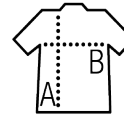

SOL'S IMPERIAL LSL MEN

MEN'S LONG SLEEVE T-SHIRT

Quality

JERSEY 190
100% semi-combed ringspun cotton

Style

Ribbed collar with elastane
Long sleeves
Tubular
Tape inside collar

Sizes	XS**	S	M	L	XL	XXL	3XL	4XL*
A/B	68/47	70/50	72/53	74/56	76/59	78/62	80/65	84/68

PACKING

5

50

Carton size
weight :

61 x 40 x 29 cm
17,1 kg

FEATURES

Charcoal
melange

White