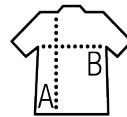

SOL'S Imperial LSL WOMEN

Quality

JERSEY 190
100% semi-combed ringspun cotton

Style

Ribbed collar
Long sleeves
Cut and sewn
Fitted cut
Tape inside collar

Sizes	S	M	L	XL	XXL
A/B	61/41	63/44	65/47	67/50	69/53

PACKING

5

50

Carton size
weight :

50 x 37 x 29 cm
11,6 kg

FEATURES

Charcoal

White