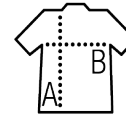

SOL'S PANAME WOMEN

WOMEN'S HEATHER POLO SHIRT

Quality

PIQUÉ 180
60% cotton, 40% polyester

Style

Short sleeves
3-button placket
Cut and sewn
Fitted cut
Ribbed collar and cuffs with contrasting stripes

Sizes	S	M	L	XL	XXL
A/B	63/43	65/45	67/47	68/49	69/51

PACKING

5

Carton size
weight :

FEATURES

Heather light jeans

Heather black

SOL'S PANAME MEN
02081

page