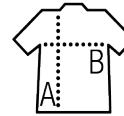

SOL'S NORMAN MEN

Quality

FLEECE 220
100% polyester

Style

High zip collar
2 zip pockets

Sizes	S	M	L	XL	XXL	3XL	4XL	5XL
A/B	70/49	71/52	72/55	73/58	74/61	75/64	76/67	77/70

PACKING

1

20

Carton size
weight :

58 x 50 x 56 cm
14 kg

FEATURES

**LARGE
SIZES**

Red

Black

Navy