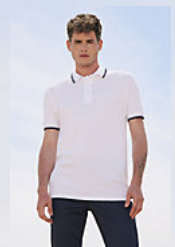

SOL'S PRACTICE
11365

page