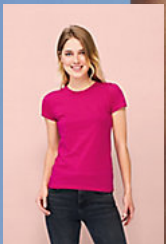

FEATURES

SOL'S MISS
11386